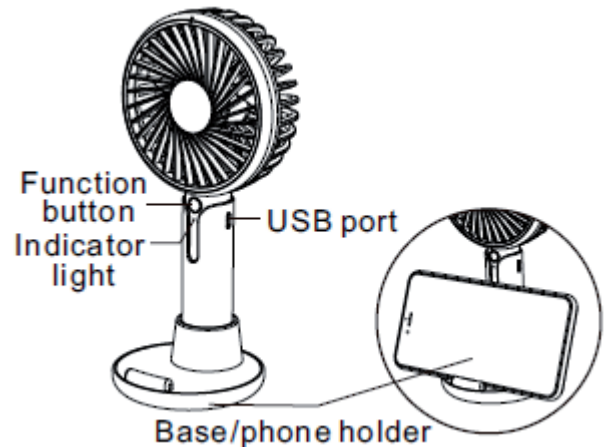

PRODUCT SPECIFICATIE

Product model:	Bo-Camp Handheld Fan with holder
Product material:	ABS /PP/Electronic parts
Input voltage:	DC5V
Battery voltage:	3.7V
Input current:	0.8A
Output power:	1.3-2.7W
Battery capacity:	1200mA(18650 Lithium battery)
Charging time:	About 3 hours
Use time:	About 1-3 hours
Product weight:	185g
Product size:	220 x 99 x 38mm

THE COVER IS EASY TO CLEAN

Take the cover counterclockwise, and put the cover clockwise.

FUNCTIONAL OPERATION

The fan is divided into third gear adjustment.

1. speed for clip fan: 1st single press the wind button to start the low speed
2. single press the wind button to start the medium speed
3. single press the wind button to start the high speed
4. press to turn off the fan